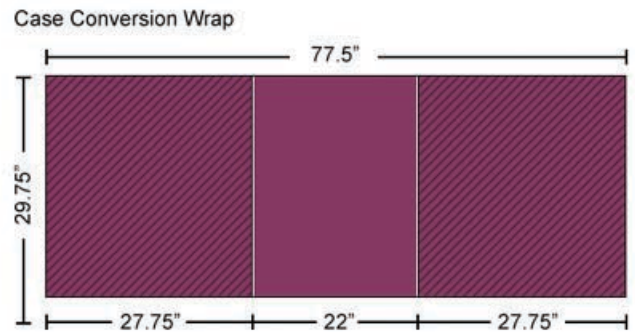

3D and Overhead View

Graphic Mural Panels or Fabric

Panel Dimensions

Artwork Checklist

Please Note:

- Panels will trim at final height of 90.1250
- For pop up graphics, your file should be created as one file for all mural.