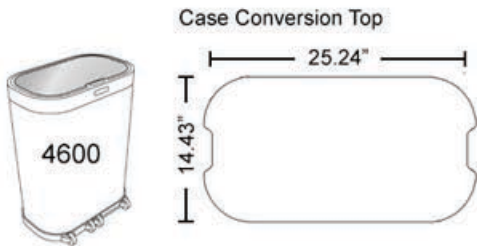

3D and Overhead View

Graphic Mural Panels or Fabric

Panel Dimensions

Artwork Checklist

Please Note:

- Panels will trim at final height of 90.1250
- For pop up graphics, your file should be created as one file for all mural.