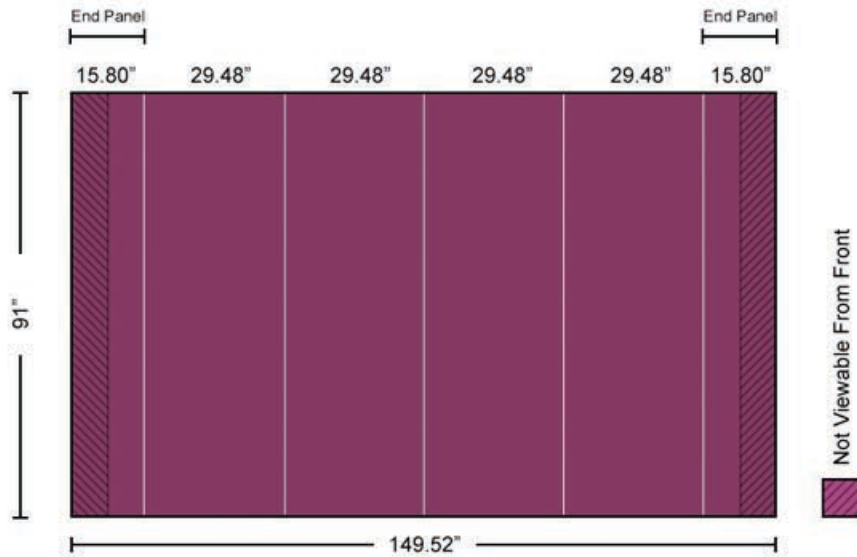

3D and Overhead View

Graphic Mural Panels or Fabric

Panel Dimensions

Artwork Checklist

Please Note:

- Panels will trim at final height of 90.1250
- For pop up graphics, your file should be created as one file for all mural.

Velcro-on Header Wrap